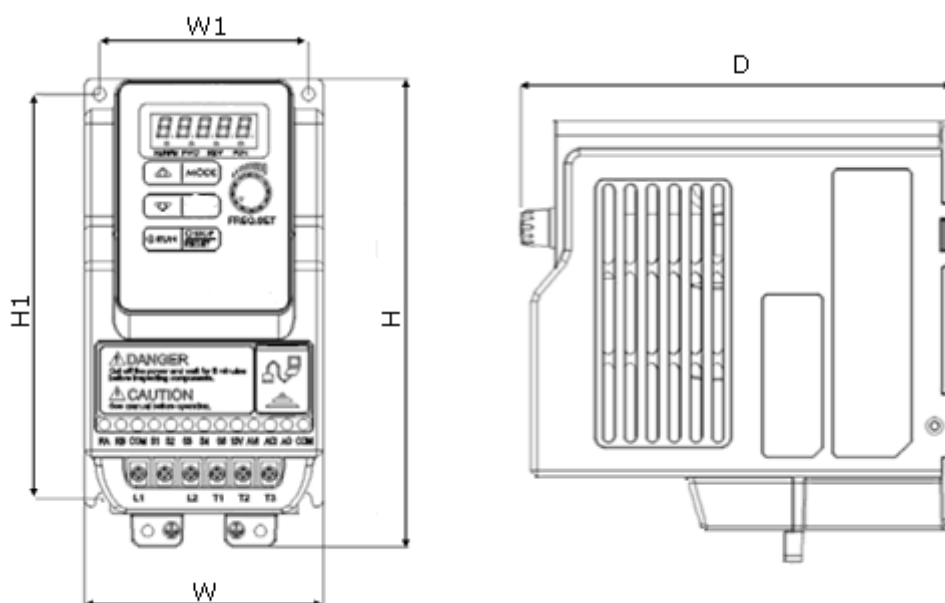

# Data Sheet

Article number: 107723007

Description: 42

0.75KW 1X230V IP20 incl. filter

## Measures

D = 139.2

H = 131

H1 = 122

W = 72

W1 = 63

Weight = 0.9